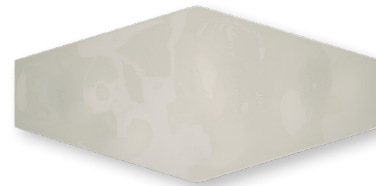

SHAPES

Creme | 3"x12" Wave

White | 6"x16"

Tile
of
Spain

 **MALINE TILE**
ELEVATE YOUR SHOWROOM

malinetile.com

SHAPES

CERAMIC TILE

Technical Data

Finish	Glossy
Thickness	8 MM 10 MM
Application	Interior Walls
Frost Resistant	Yes
Shade Variation	V1

Lead Time

In Stock/Quick Ship

Sizes

Colors

Creme

Ivory

White

2"x10"
6"x16"

4"x18"
Hexagon

3"x12" Wave
6"x7" Teardrop

Packing Information

Size	Finish	Thickness	SF per Box	SF per Pallet	Pieces per Box
2"x10"	Glossy	8 MM	9.6900	697.6800	60
6"x16"	Glossy	10 MM	9.6870	503.7240	15
4"x8" Hexagon	Glossy	8 MM	6.6748	480.5856	44
6"x7" Teardrop	Glossy	8 MM	7.1060	426.4600	44
3"x12" Wave	Glossy	8 MM	7.1060	454.7840	44
1"x12" Jolly	Glossy	8 MM	N/A	N/A	55