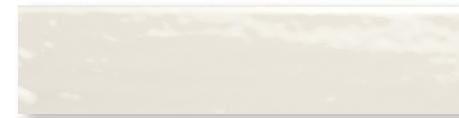

SHAPES

Creme | 3"x12" Wave

White | 6"x16"

Tile
of
Spain

 **MALINE TILE**
ELEVATE YOUR SHOWROOM

malinetile.com

SHAPES

CERAMIC TILE

Technical Data

Finish	Glossy
Thickness	8 MM 10 MM
Application	Interior Walls
Frost Resistant	Yes
Shade Variation	V1

Lead Time

In Stock/Quick Ship

Sizes

Colors

Creme

Ivory

White

2"x10"
6"x16"

4"x18"
Hexagon

3"x12" Wave
6"x7" Teardrop

Packing Information

Size	Finish	Thickness	SF per Box	SF per Pallet	Pieces per Box
2"x10"	Glossy	8 MM	9.6900	697.6800	60
6"x16"	Glossy	10 MM	9.6870	503.7240	15
4"x8" Hexagon	Glossy	8 MM	6.6748	480.5856	44
6"x7" Teardrop	Glossy	8 MM	7.1060	426.4600	44
3"x12" Wave	Glossy	8 MM	7.1060	454.7840	44
1"x12" Jolly	Glossy	8 MM	N/A	N/A	55