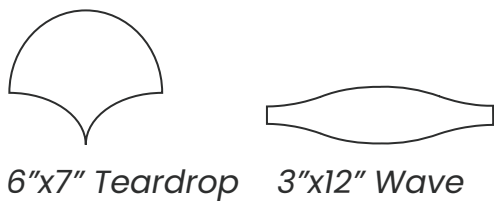

SHAPES

Creme | 3"x12" Wave

White | 6"x16"

Tile
of
Spain

 **MALINE TILE**
ELEVATE YOUR SHOWROOM

malinetile.com

SHAPES

CERAMIC TILE

Technical Data

Finish	Glossy
Thickness	8 MM 10 MM
Application	Interior Walls
Frost Resistant	Yes
Shade Variation	V1

Lead Time

In Stock/Quick Ship

Sizes

Colors

Creme

Ivory